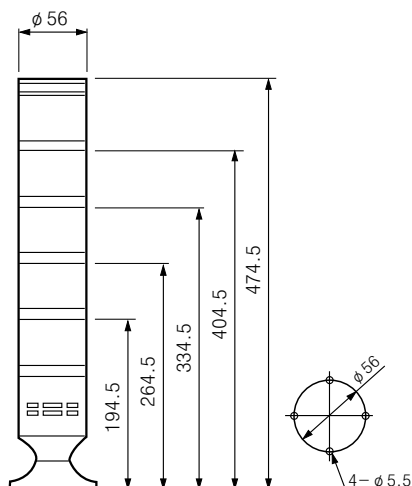

■ Dimensions / Connection

●POG