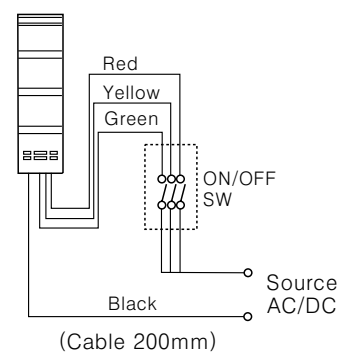

■ Specifications

	Model		Power supply	Bulb
1 step	POG-12	POP-12	12VAC/DC	12V 5W
	POG-24	POP-24	24VAC/DC	24V 5W
	POG-110	POP-110	110VAC	110V 5W
	POG-220	POP-220	220VAC	220V 5W
2 step	POG-12	POP-12	12VAC/DC	12V 5W
	POG-24	POP-24	24VAC/DC	24V 5W
	POG-110	POP-110	110VAC	110V 5W
	POG-220	POP-220	220VAC	220V 5W
3 step	POG-12	POP-12	12VAC/DC	12V 5W
	POG-24	POP-24	24VAC/DC	24V 5W
	POG-110	POP-110	110VAC	110V 5W
	POG-220	POP-220	220VAC	220V 5W
4 step	POG-12	POP-12	12VAC/DC	12V 5W
	POG-24	POP-24	24VAC/DC	24V 5W
	POG-110	POP-110	110VAC	110V 5W
	POG-220	POP-220	220VAC	220V 5W
5 step	POG-12	POP-12	12VAC/DC	12V 5W
	POG-24	POP-24	24VAC/DC	24V 5W
	POG-110	POP-110	110VAC	110V 5W
	POG-220	POP-220	220VAC	220V 5W

■ Dimensions / Connection

●POG

●POP

●Connection

Warning
light

High grade types of tower light

■ Features (PRG, PRP/ PRGF, PRPF/ PRGB, PRPB/ PRGZ, PRPZ)

- Prism-cutting globe lens provides Superior Light.
- Color : Red, Yellow, Green, Blue, White.
- Available pole mounting type & General mounting types.
- Built-in prevention rubber against vibration & shock.
- Diverse application by on/off function & Flicker types (PRGF, PRPF), built-in buzzer (PRGB, PRPB) type, PRGZ, PRPZ can be available for on and off function, flicker function and also built-in buzzer.