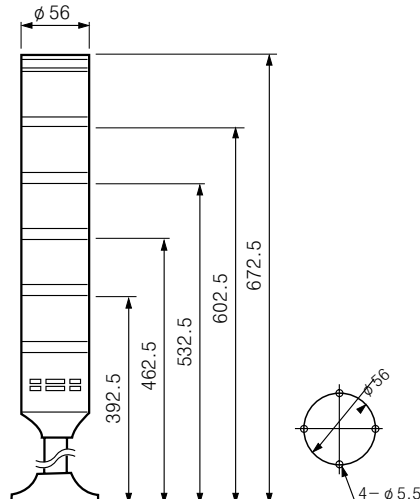

●POP

●Connection