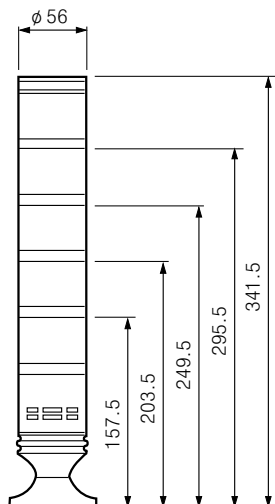

■ Specifications

	Model		Power supply	Bulb
1 step	POG-12	POP-12	12VAC/DC	12V 5W
	POG-24	POP-24	24VAC/DC	24V 5W
	POG-110	POP-110	110VAC	110V 5W
	POG-220	POP-220	220VAC	220V 5W
2 step	POG-12	POP-12	12VAC/DC	12V 5W
	POG-24	POP-24	24VAC/DC	24V 5W
	POG-110	POP-110	110VAC	110V 5W
	POG-220	POP-220	220VAC	220V 5W
3 step	POG-12	POP-12	12VAC/DC	12V 5W
	POG-24	POP-24	24VAC/DC	24V 5W
	POG-110	POP-110	110VAC	110V 5W
	POG-220	POP-220	220VAC	220V 5W
4 step	POG-12	POP-12	12VAC/DC	12V 5W
	POG-24	POP-24	24VAC/DC	24V 5W
	POG-110	POP-110	110VAC	110V 5W
	POG-220	POP-220	220VAC	220V 5W
5 step	POG-12	POP-12	12VAC/DC	12V 5W
	POG-24	POP-24	24VAC/DC	24V 5W
	POG-110	POP-110	110VAC	110V 5W
	POG-220	POP-220	220VAC	220V 5W

■ Dimensions / Connection

●POG

●POP

●Connection

Warning
light

High grade types of tower light

■ Features (PRG, PRP/ PRGF, PRPF/ PRGB, PRPB/ PRGZ, PRPZ)

- Prism-cutting globe lens provides Superior Light.
- Color : Red, Yellow, Green, Blue, White.
- Available pole mounting type & General mounting types.
- Built-in prevention rubber against vibration & shock.
- Diverse application by on/off function & Flicker types (PRGF, PRPF), built-in buzzer (PRGB, PRPB) type, PRGZ, PRPZ can be available for on and off function, flicker function and also built-in buzzer.

■ Dimensions / Connection

● PRG, PRGF, PRGB, PRGZ

● PRP, PRPF, PRPB, PRPZ

● Connection (PRGB)

● Connection (PRPF)

Warning light