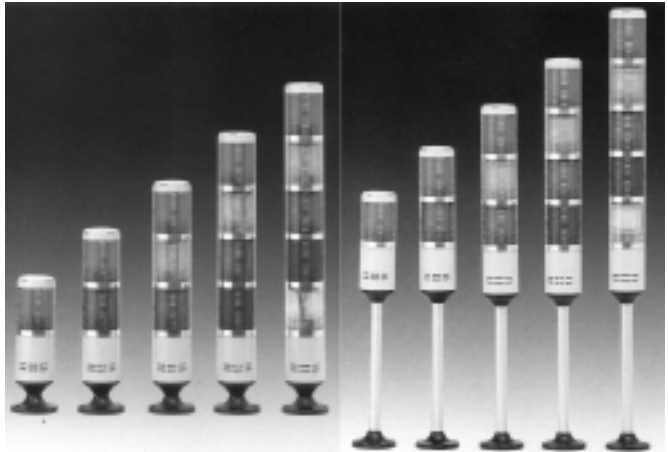

General types of tower light

■ Features(POG, POP)

- Prism-cutting globe lens provides Superior Light.
- Color : Red, Yellow, Green, Blue, White.
- Available pole mounting type & General mounting types.
- Globe lens can be easily to change.
- Suitable application for SMD machine, automatic production line, etc.

■ Specifications

	Model		Power supply	Bulb
1 step	POG-12	POP-12	12VAC/DC	12V 5W
	POG-24	POP-24	24VAC/DC	24V 5W
	POG-110	POP-110	110VAC	110V 5W
	POG-220	POP-220	220VAC	220V 5W
2 step	POG-12	POP-12	12VAC/DC	12V 5W
	POG-24	POP-24	24VAC/DC	24V 5W
	POG-110	POP-110	110VAC	110V 5W
	POG-220	POP-220	220VAC	220V 5W
3 step	POG-12	POP-12	12VAC/DC	12V 5W
	POG-24	POP-24	24VAC/DC	24V 5W
	POG-110	POP-110	110VAC	110V 5W
	POG-220	POP-220	220VAC	220V 5W
4 step	POG-12	POP-12	12VAC/DC	12V 5W
	POG-24	POP-24	24VAC/DC	24V 5W
	POG-110	POP-110	110VAC	110V 5W
	POG-220	POP-220	220VAC	220V 5W
5 step	POG-12	POP-12	12VAC/DC	12V 5W
	POG-24	POP-24	24VAC/DC	24V 5W
	POG-110	POP-110	110VAC	110V 5W
	POG-220	POP-220	220VAC	220V 5W

■ Dimensions / Connection

●POG

●POP

●Connection

Warning
light

High grade types of tower light

■ Features (PRG, PRP/ PRGF, PRPF/ PRGB, PRPB/ PRGZ, PRPZ)

- Prism-cutting globe lens provides Superior Light.
- Color : Red, Yellow, Green, Blue, White.
- Available pole mounting type & General mounting types.
- Built-in prevention rubber against vibration & shock.
- Diverse application by on/off function & Flicker types (PRGF, PRPF), built-in buzzer (PRGB, PRPB) type, PRGZ, PRPZ can be available for on and off function, flicker function and also built-in buzzer.