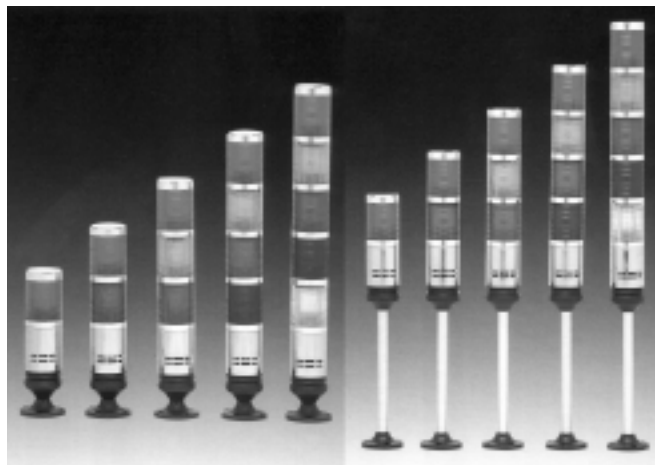

General types of tower light

■ Features(POG, POP)

- Prism-cutting globe lens provides Superior Light.
- Color : Red, Yellow, Green, Blue, White.
- Available pole mounting type & General mounting types.
- Globe lens can be easily to change.
- Suitable application for SMD machine, automatic production line, etc.

■ Specifications

	Model		Power supply	Bulb
1 step	POG-12	POP-12	12VAC/DC	12V 5W
	POG-24	POP-24	24VAC/DC	24V 5W
	POG-110	POP-110	110VAC	110V 5W
	POG-220	POP-220	220VAC	220V 5W
2 step	POG-12	POP-12	12VAC/DC	12V 5W
	POG-24	POP-24	24VAC/DC	24V 5W
	POG-110	POP-110	110VAC	110V 5W
	POG-220	POP-220	220VAC	220V 5W
3 step	POG-12	POP-12	12VAC/DC	12V 5W
	POG-24	POP-24	24VAC/DC	24V 5W
	POG-110	POP-110	110VAC	110V 5W
	POG-220	POP-220	220VAC	220V 5W
4 step	POG-12	POP-12	12VAC/DC	12V 5W
	POG-24	POP-24	24VAC/DC	24V 5W
	POG-110	POP-110	110VAC	110V 5W
	POG-220	POP-220	220VAC	220V 5W
5 step	POG-12	POP-12	12VAC/DC	12V 5W
	POG-24	POP-24	24VAC/DC	24V 5W
	POG-110	POP-110	110VAC	110V 5W
	POG-220	POP-220	220VAC	220V 5W

■ Dimensions / Connection

●POG

●POP

●Connection

Warning
light

High grade types of tower light

■ Features (PRG, PRP/ PRGF, PRPF/ PRGB, PRPB/ PRGZ, PRPZ)

- Prism-cutting globe lens provides Superior Light.
- Color : Red, Yellow, Green, Blue, White.
- Available pole mounting type & General mounting types.
- Built-in prevention rubber against vibration & shock.
- Diverse application by on/off function & Flicker types (PRGF, PRPF), built-in buzzer (PRGB, PRPB) type, PRGZ, PRPZ can be available for on and off function, flicker function and also built-in buzzer.